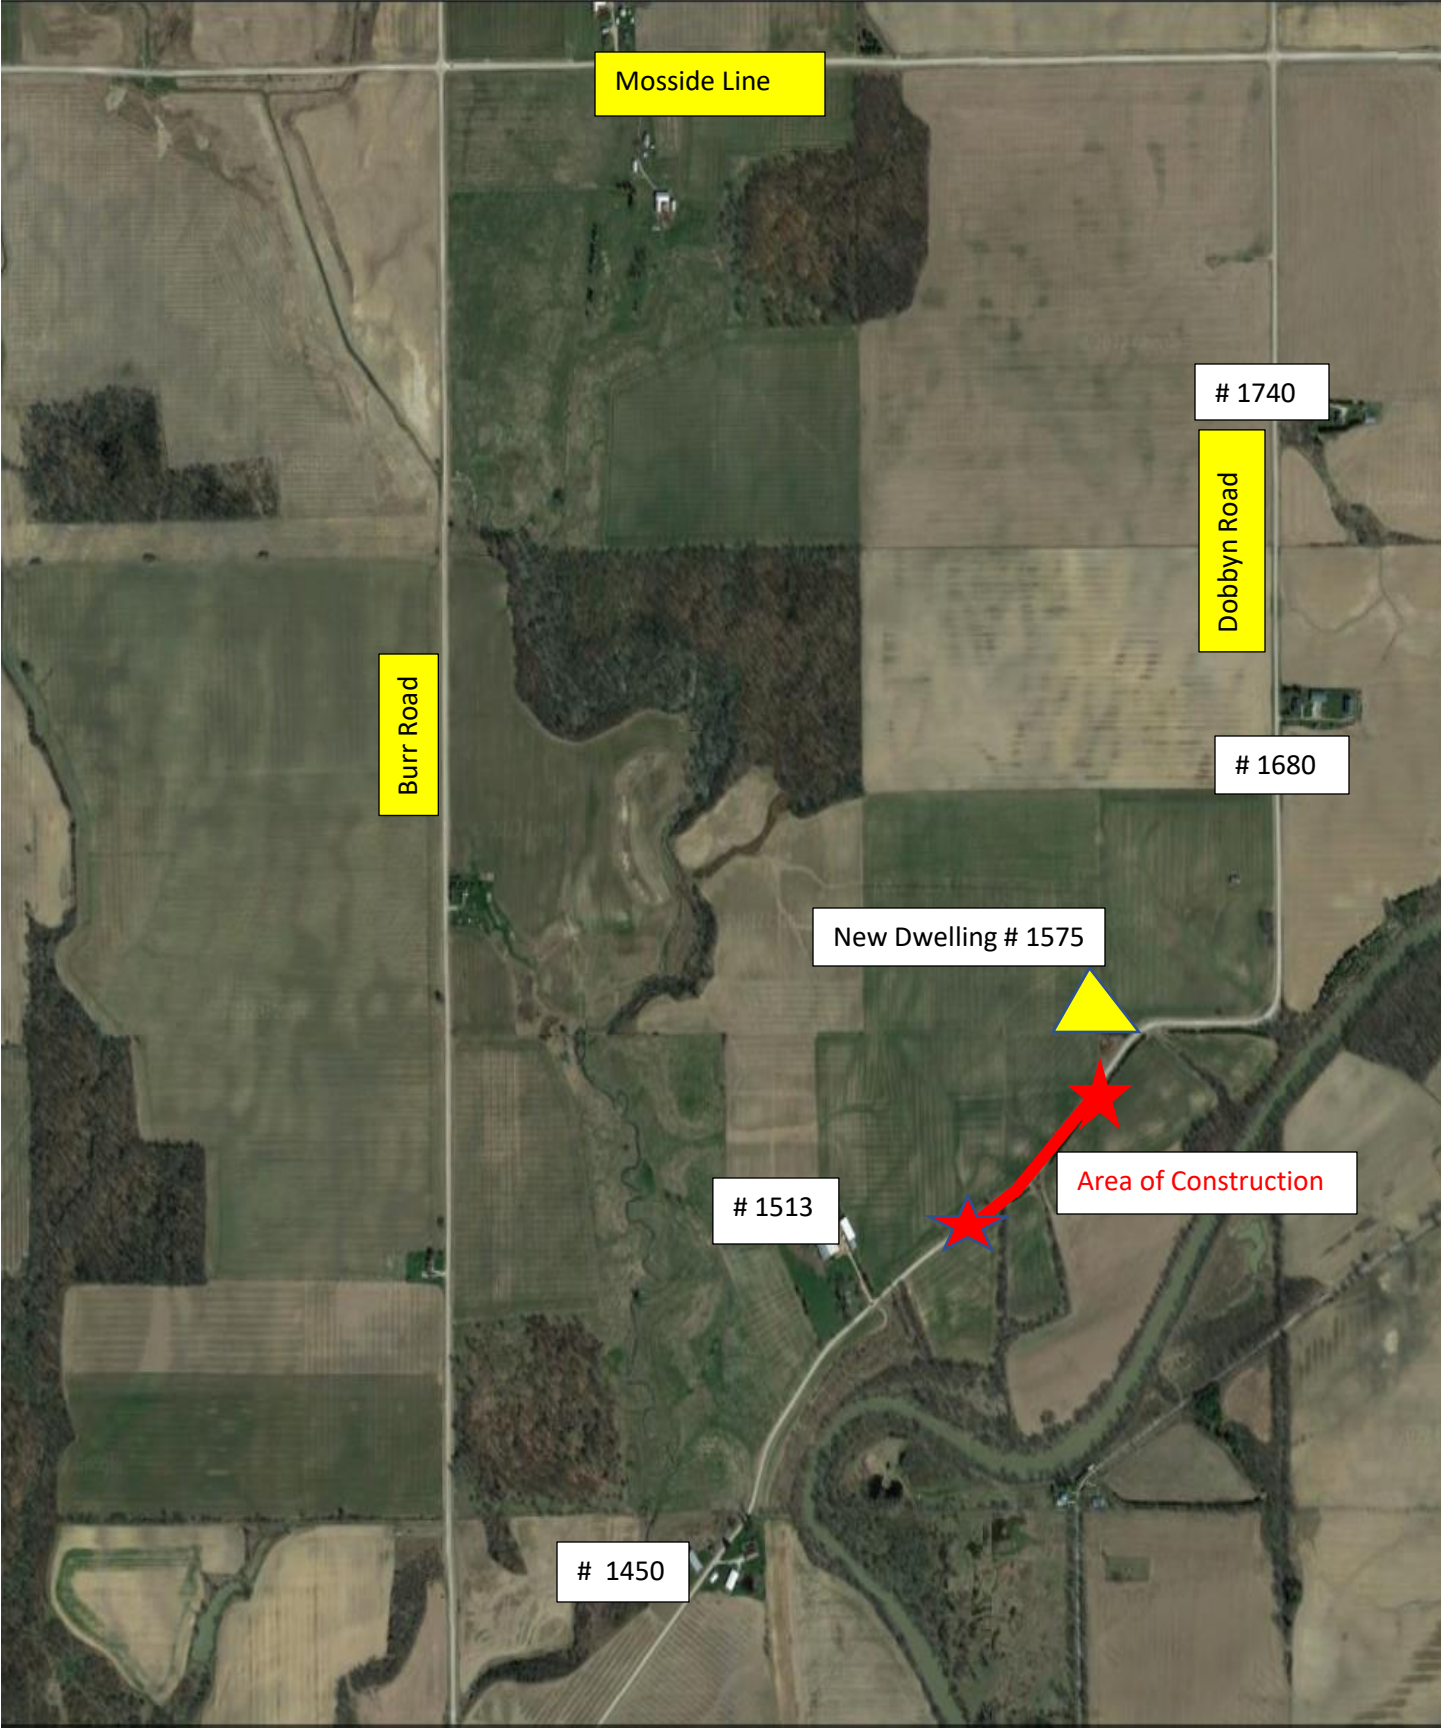

The Corporation of The Township of Dawn-Euphemia

4591 Lambton Line, RR 4, Dresden, ON N0P 1M0
Tel: 519-692-5148 Fax: 519-692-5511 Public Works: 519-692-5018
Email: roads@dawneuphemia.on.ca

DOBBYN ROAD CLOSURE

Dobbyn Road will be closed completely between # 1513 and # 1575 for Road re-construction.

Dwelling #'s 1450 and 1513 are only accessible from Burr Road to the west.

Dwelling #'s 1575, 1680 and 1740 are only accessible from Mossie Line to the north.

The anticipated length of closure will be from September 28 to October 14, 2022.

Mossy Line

Burr Road

1740

Dobbyn Road

1680

New Dwelling # 1575

1513

Area of Construction

1450