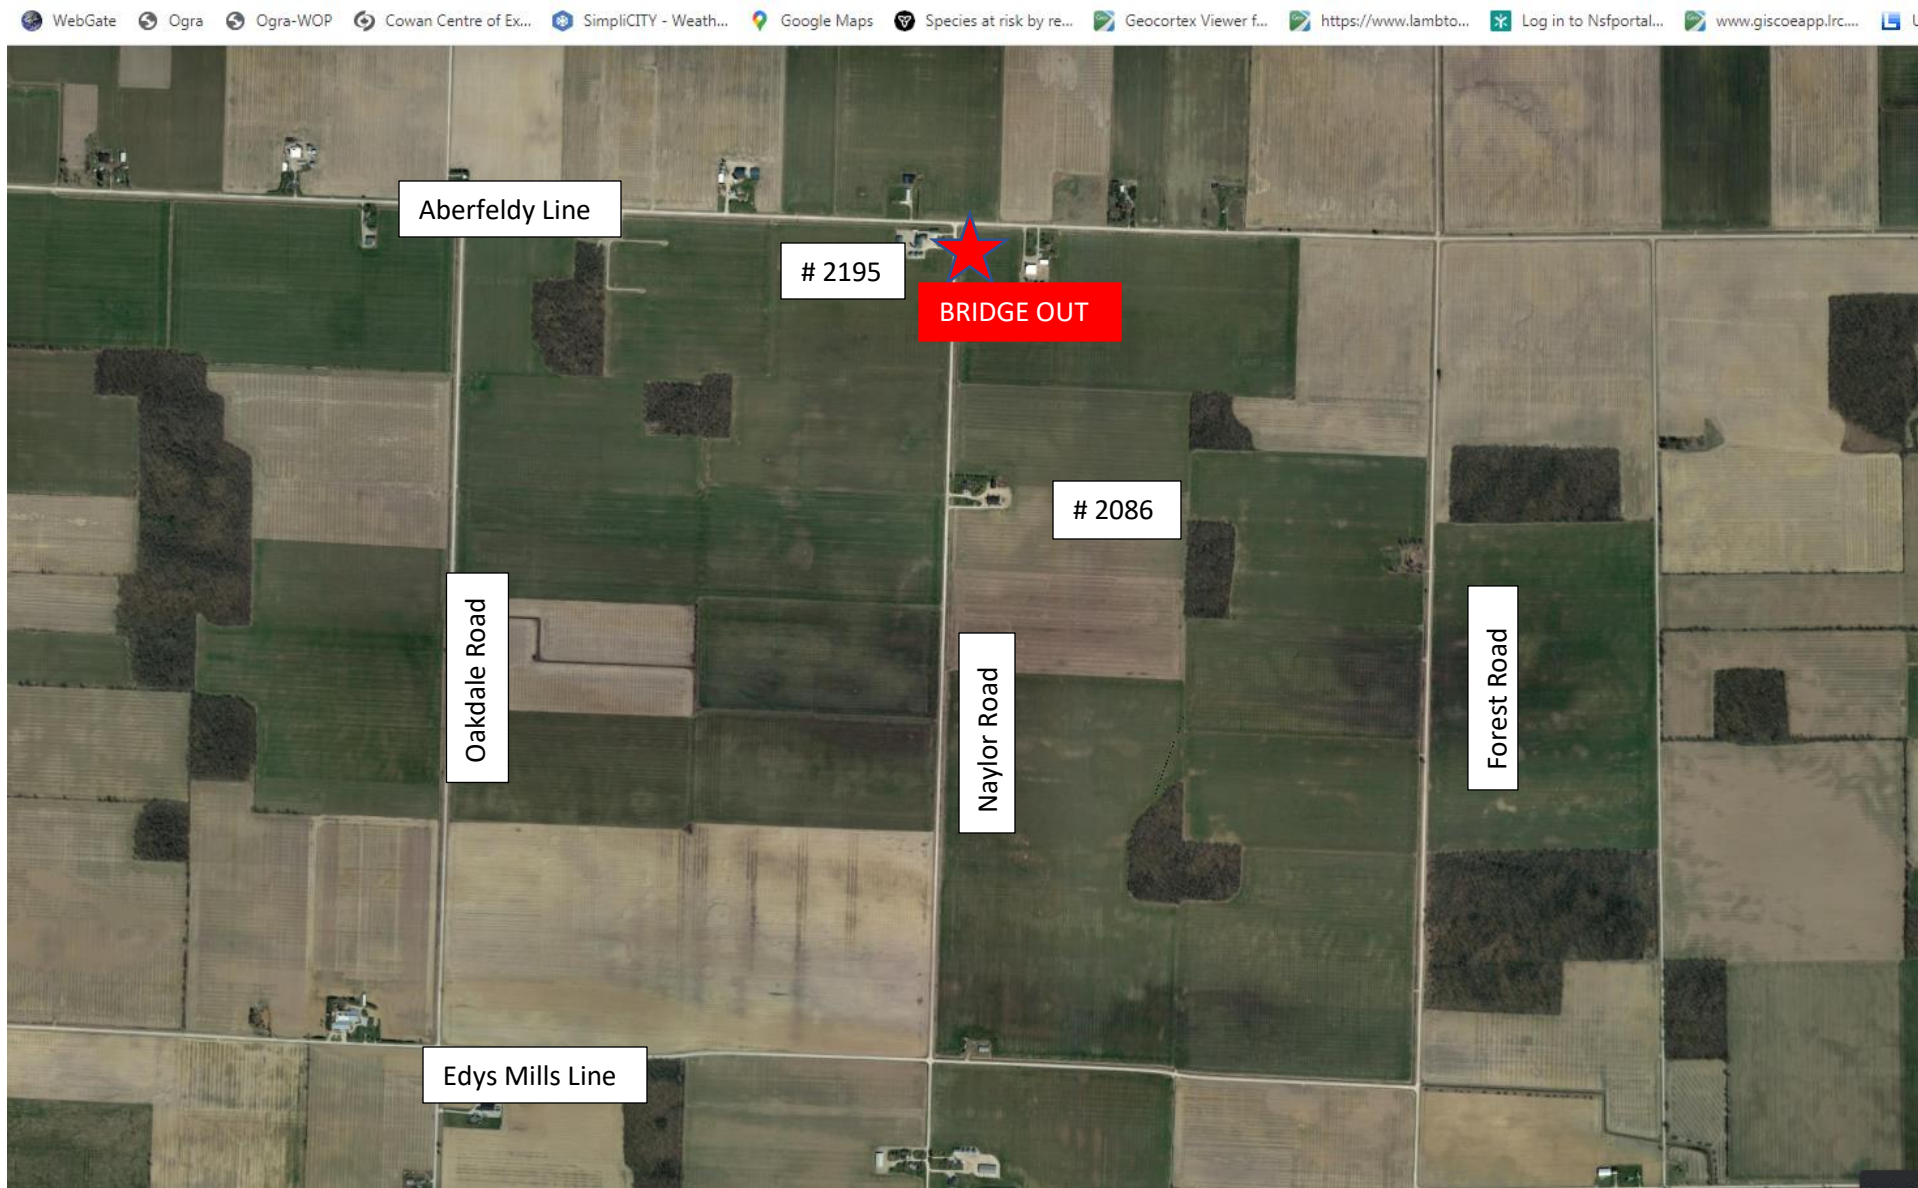

# NAYLOR ROAD CLOSURE

**Naylor Road will be completely CLOSED for a culvert replacement, immediately south of Aberfeldy Line, from 08:00 Thursday September 22 to 15:00 Friday, September 23. Dwellings # 2086 and # 2195 are only accessible from the south. If you have any concerns, please do not hesitate to contact me @ 519-359-4234, or by e-mail at [roads@dawneuphemia.on.ca](mailto:roads@dawneuphemia.on.ca)**